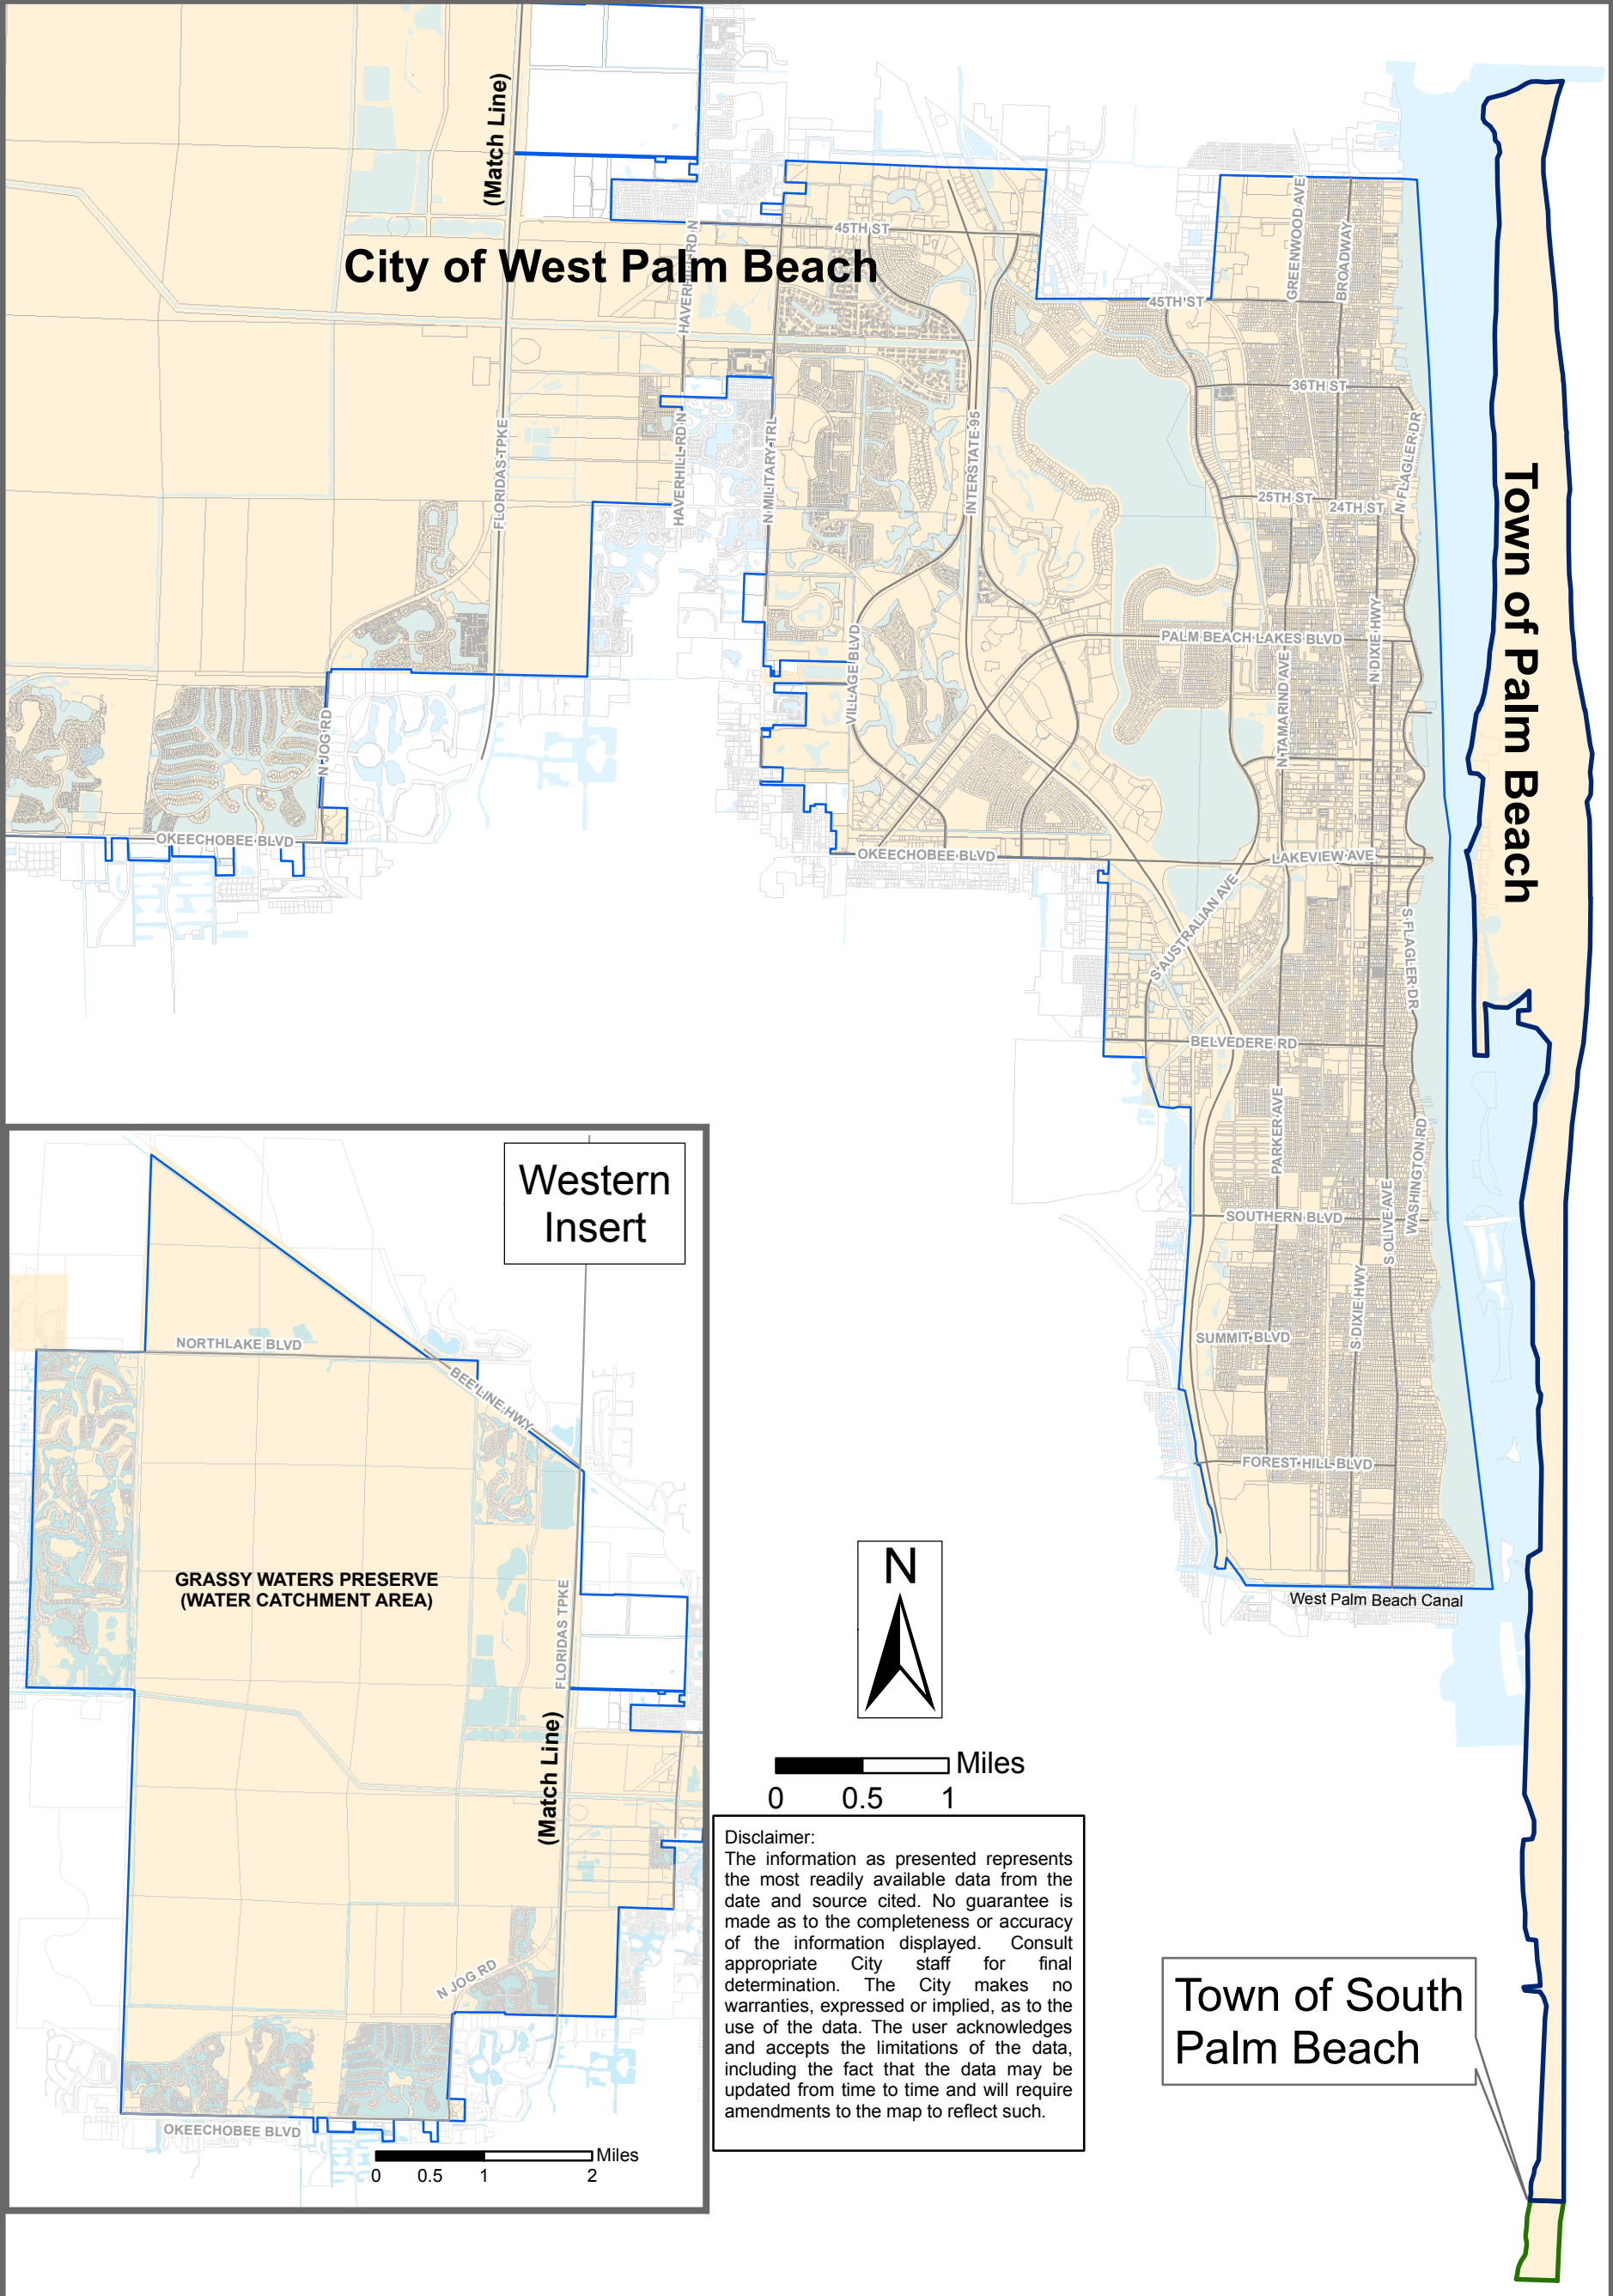

# Map 11: Potable Water Service Area

## Legend

- Potable Water Service Area
- Town of Palm Beach
- Town of South Palm Beach
- West Palm Beach City Limits
- Parcels
- Water

City of West Palm Beach  
Comprehensive Plan Map Series

Source(s): City of West Palm Beach GIS/Mis Support Services; 01-16-07