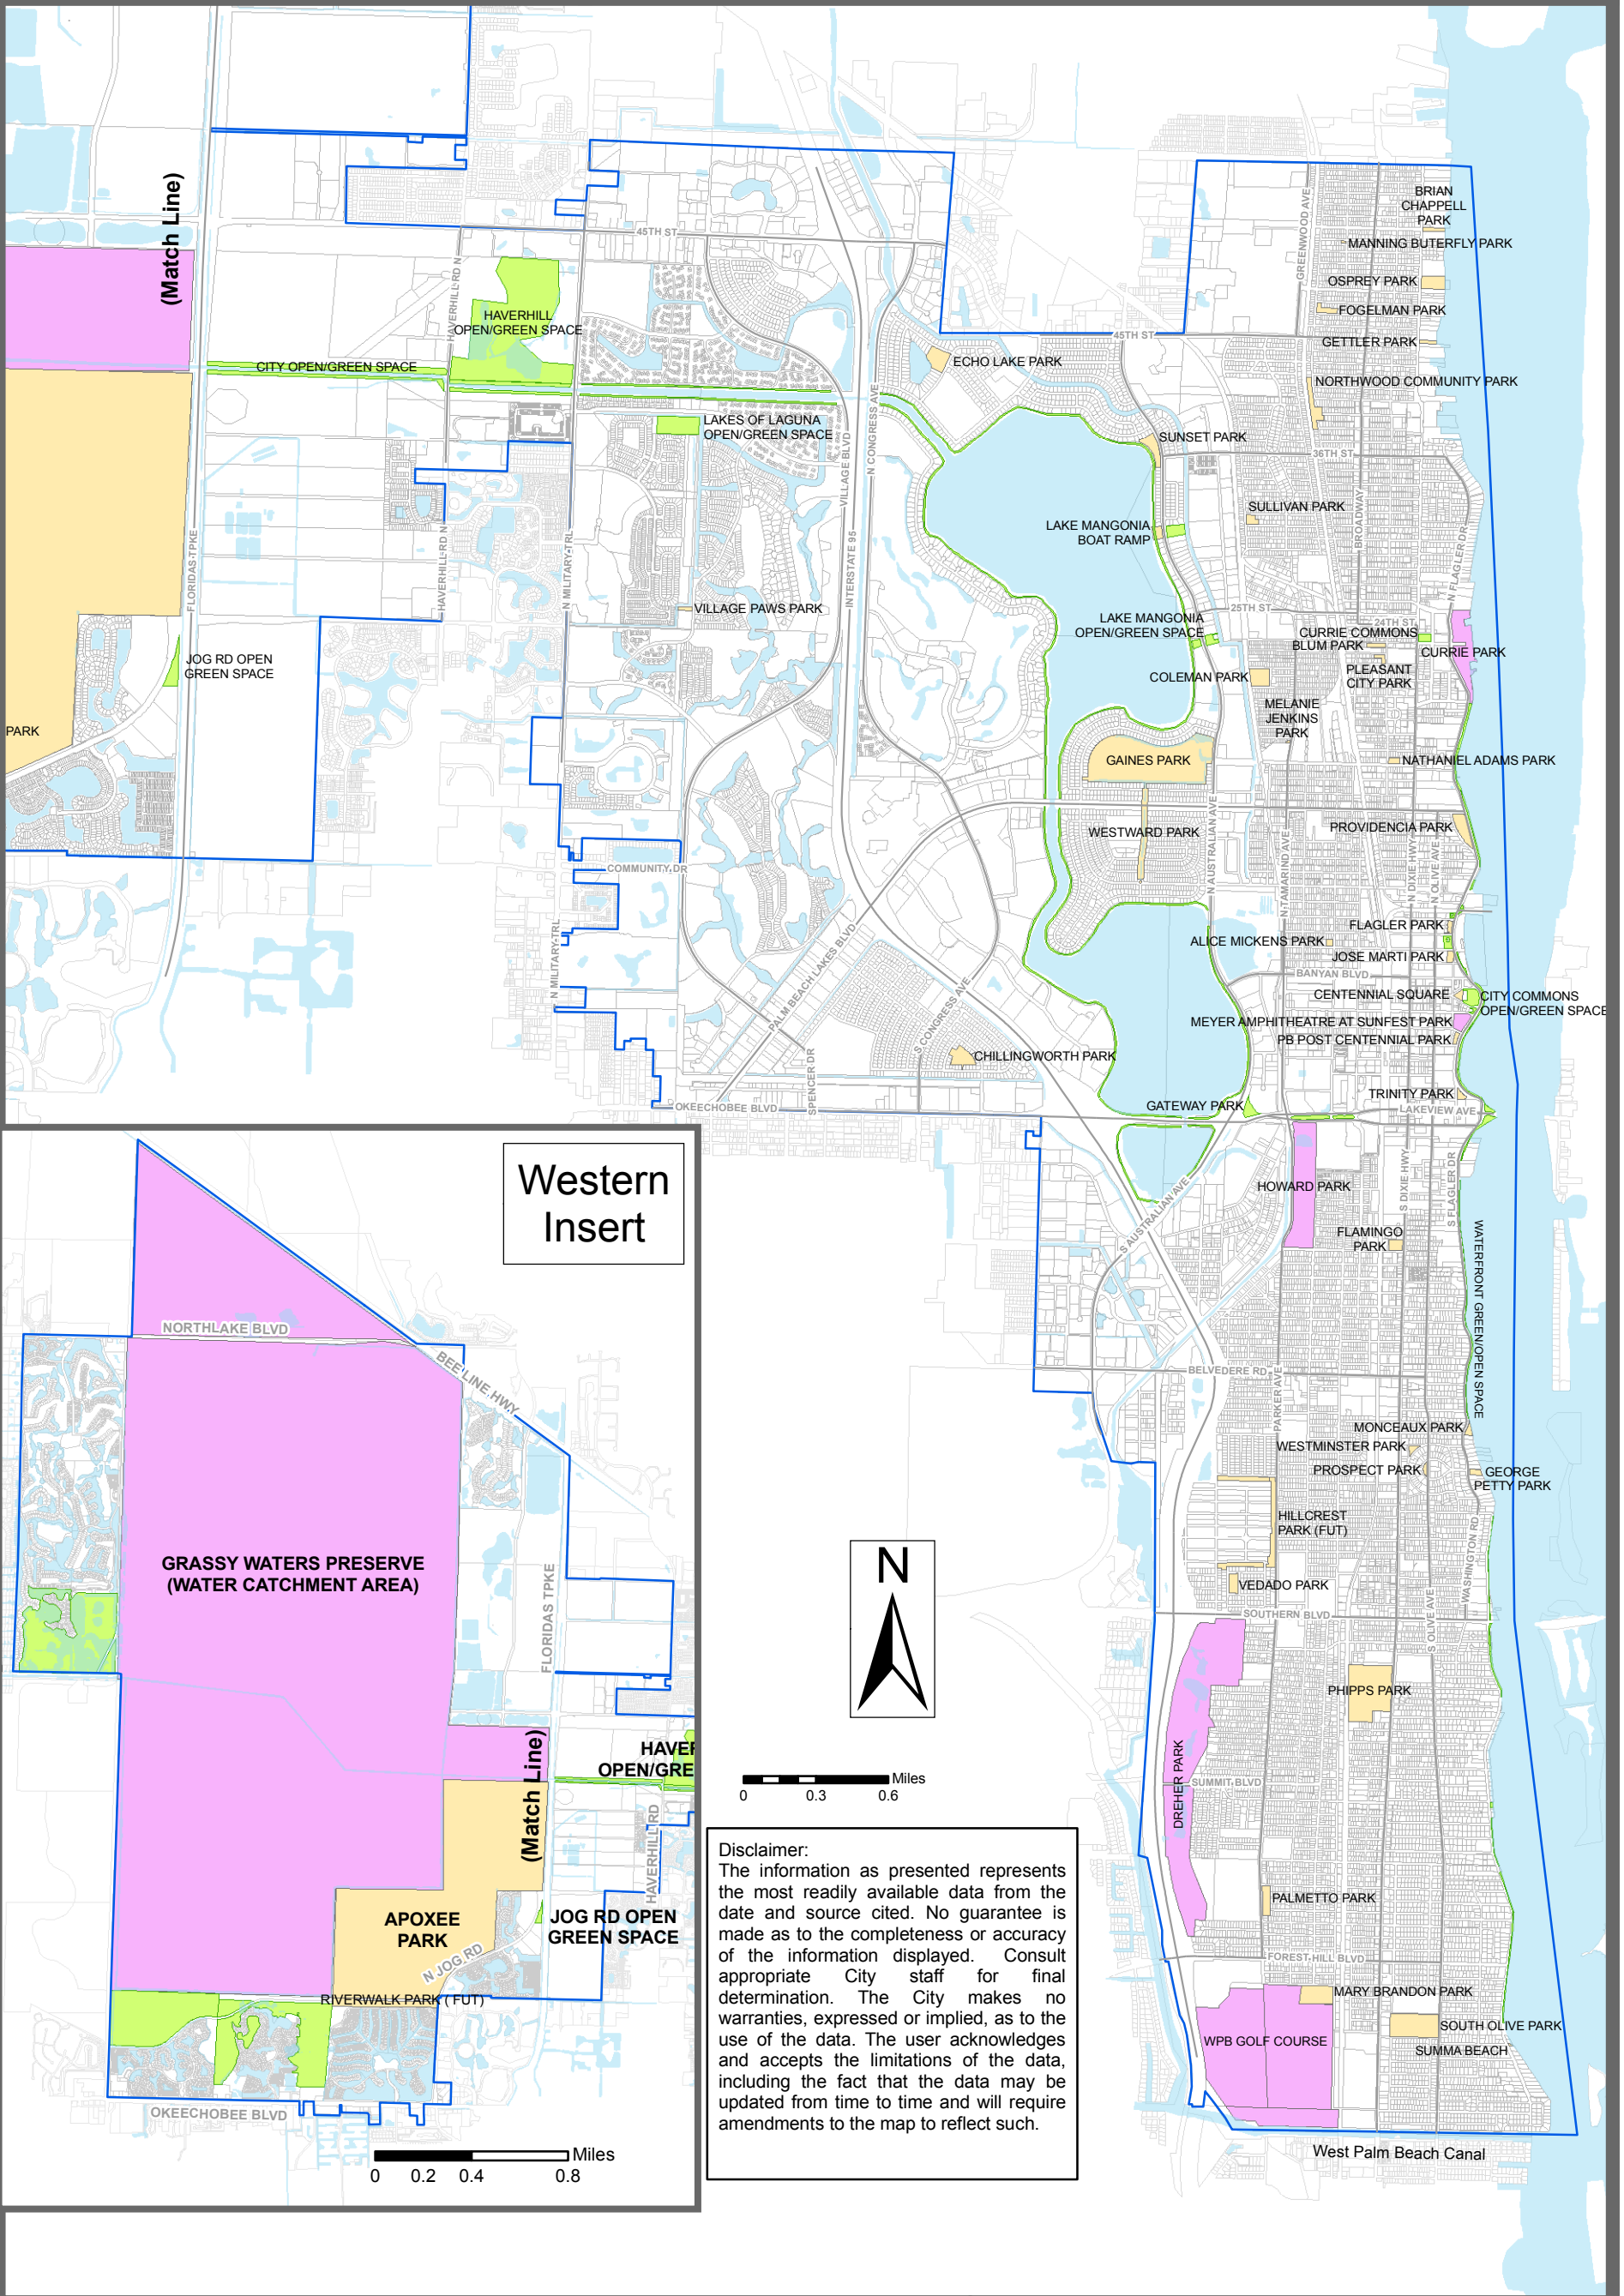

Map 12: Parks and Open/Green Spaces

Legend

WPB Parks

- Community Park
- Metropolitan Park
- Open / Green Space

- City Limits
- Parcels
- Water

City of West Palm Beach
Comprehensive Plan Map Series
PLANNING AND ZONING DEPARTMENT

Source(s): City of WPB Planning & Zoning / Mis Support Services; 2008

File: Parks_Planning

Date: December 2008