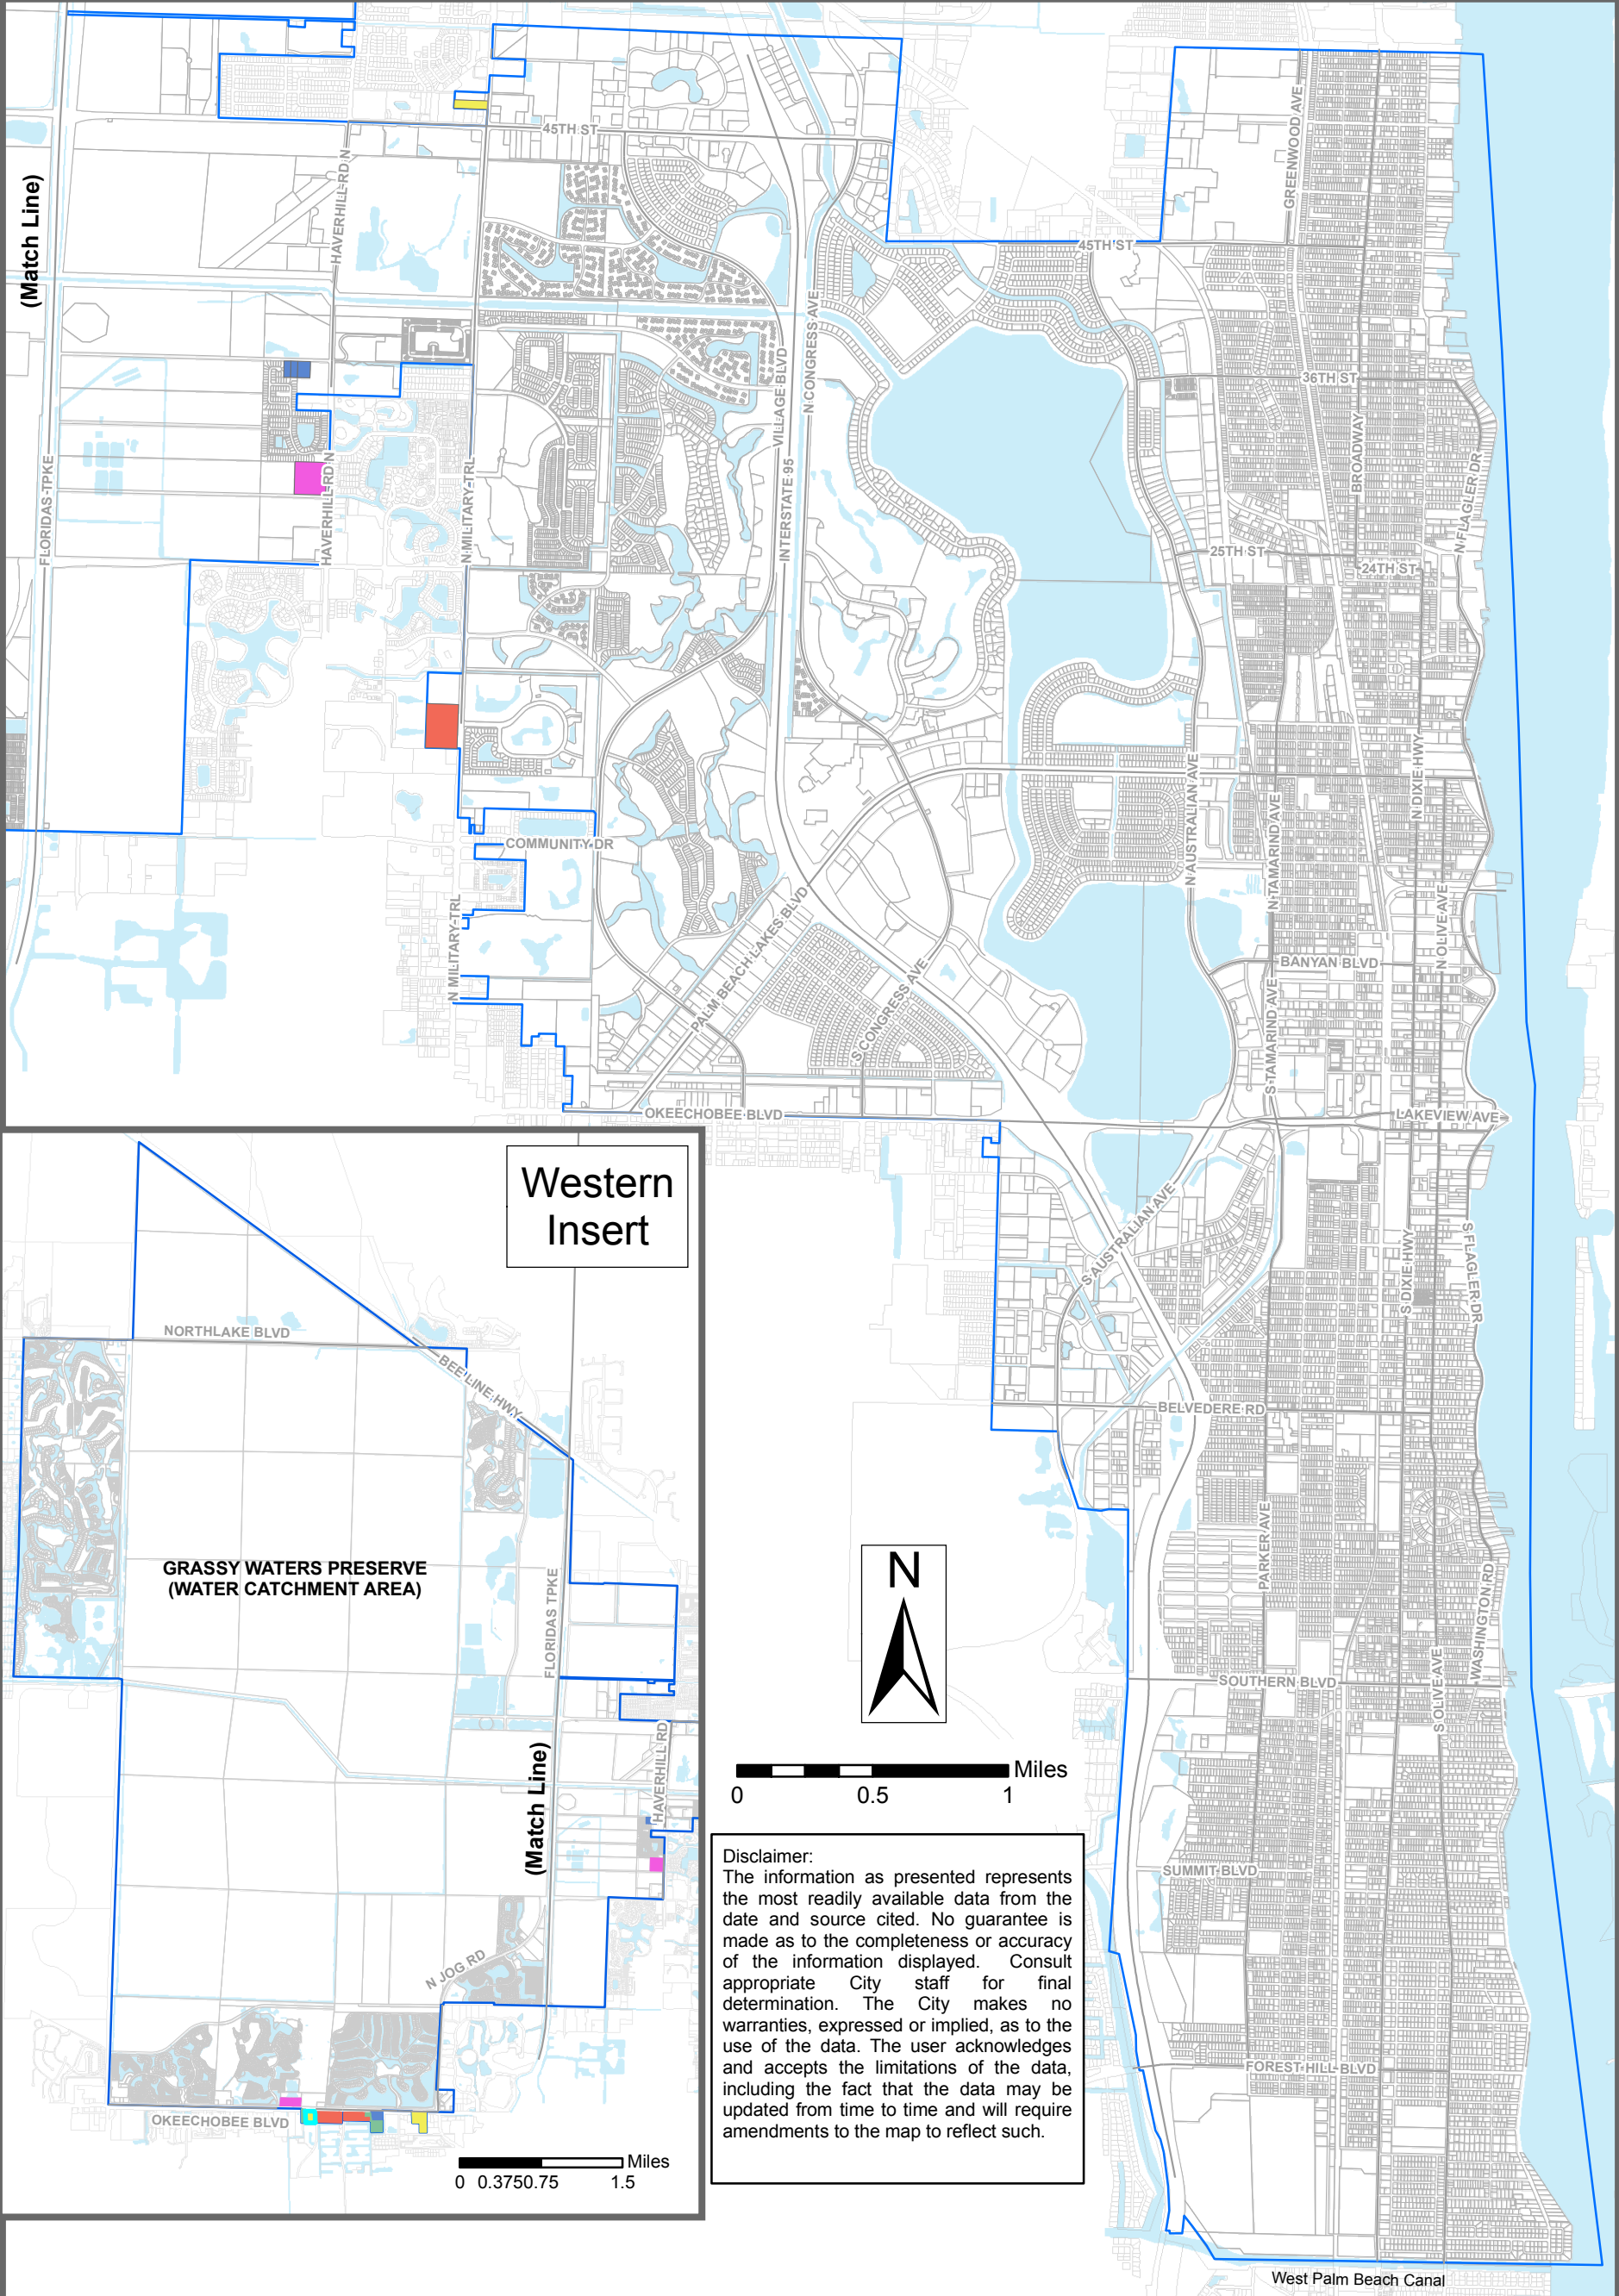

# Map18: City Boundary and Annexation Areas

## Legend

### Annexation Areas

City of West Palm Beach  
Comprehensive Plan Map Series  
PLANNING AND ZONING DEPARTMENT

Source(s): City of West Palm Beach Planning Dept. & PBC GIS/July 2008

File: City\_Boundary

Date: September 2008