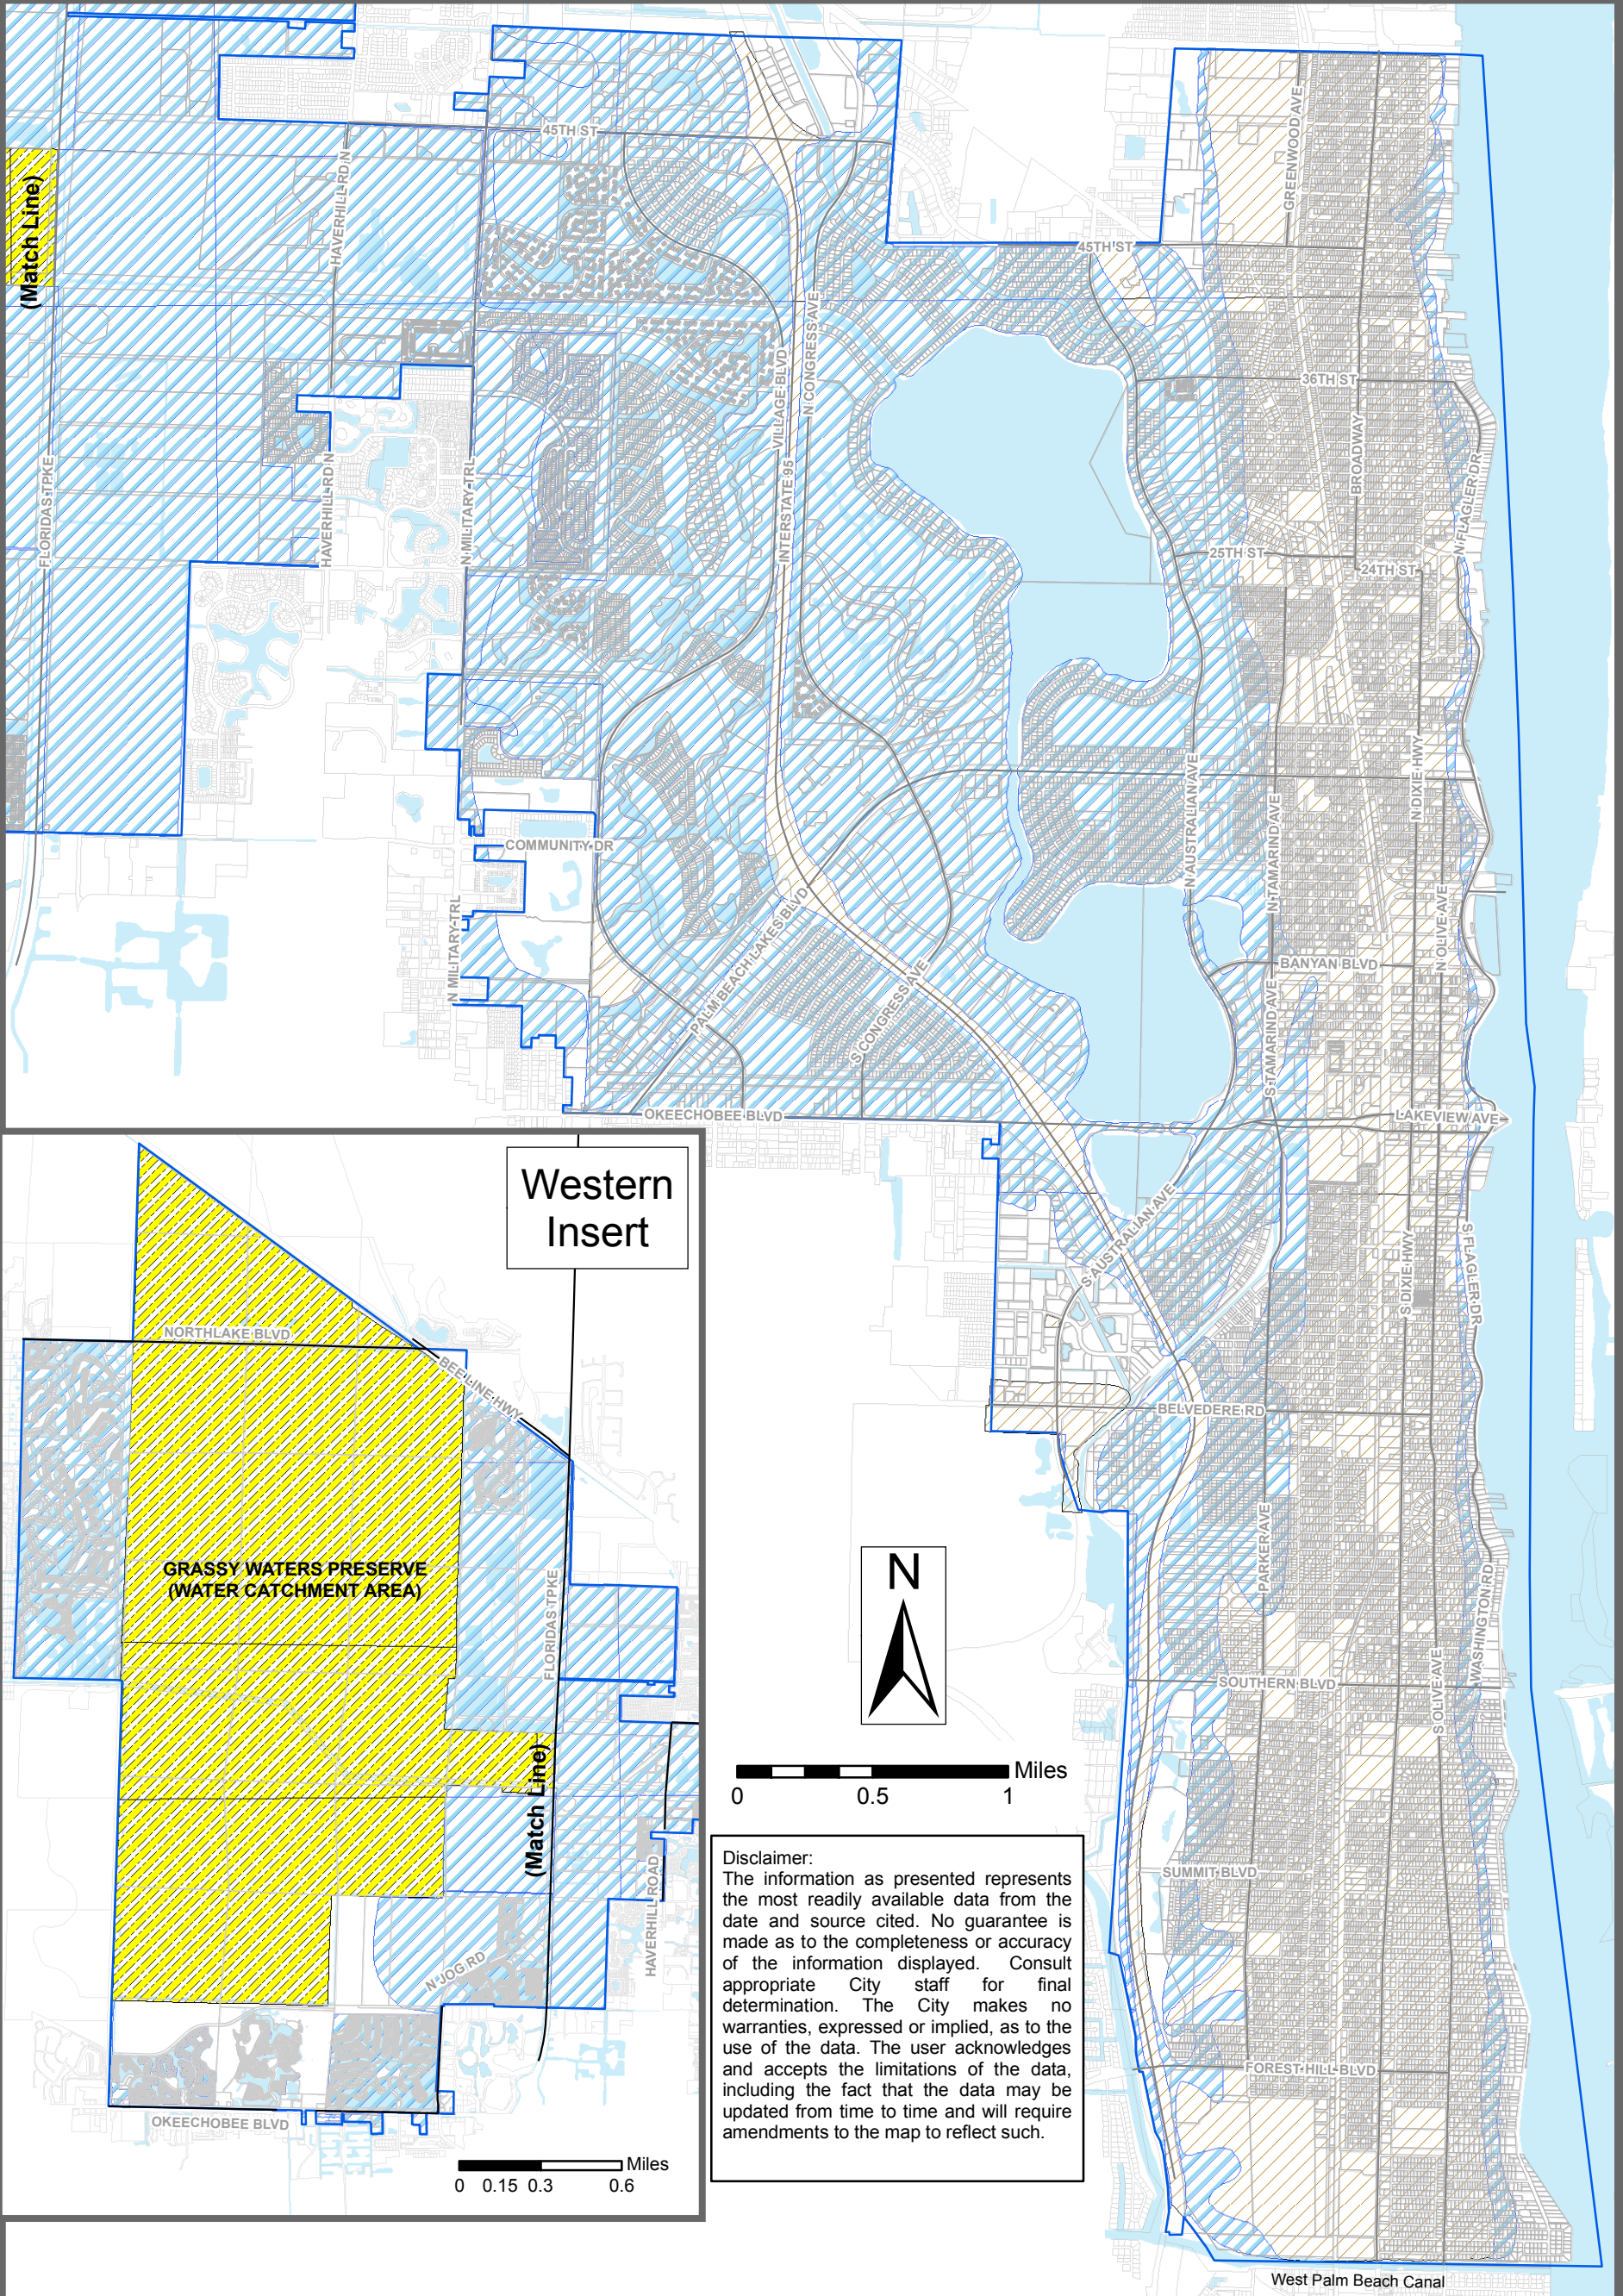

Map 5: Flood Plain Zone

Disclaimer:
 The information as presented represents the most readily available data from the date and source cited. No guarantee is made as to the completeness or accuracy of the information displayed. Consult appropriate City staff for final determination. The City makes no warranties, expressed or implied, as to the use of the data. The user acknowledges and accepts the limitations of the data, including the fact that the data may be updated from time to time and will require amendments to the map to reflect such.

Legend

City Flood Zones

- Flood Zone A
- Flood Zone B
- Flood Zone C
- Parcels
- City Limits
- Water

City of West Palm Beach
 Comprehensive Plan Map Series
 PLANNING AND ZONING DEPARTMENT
 9J-5.006(4)(b)3

Source(s): Federal Emergency Management Agency/August 2008
 File: Floodplain Zone
 Date: December 2008