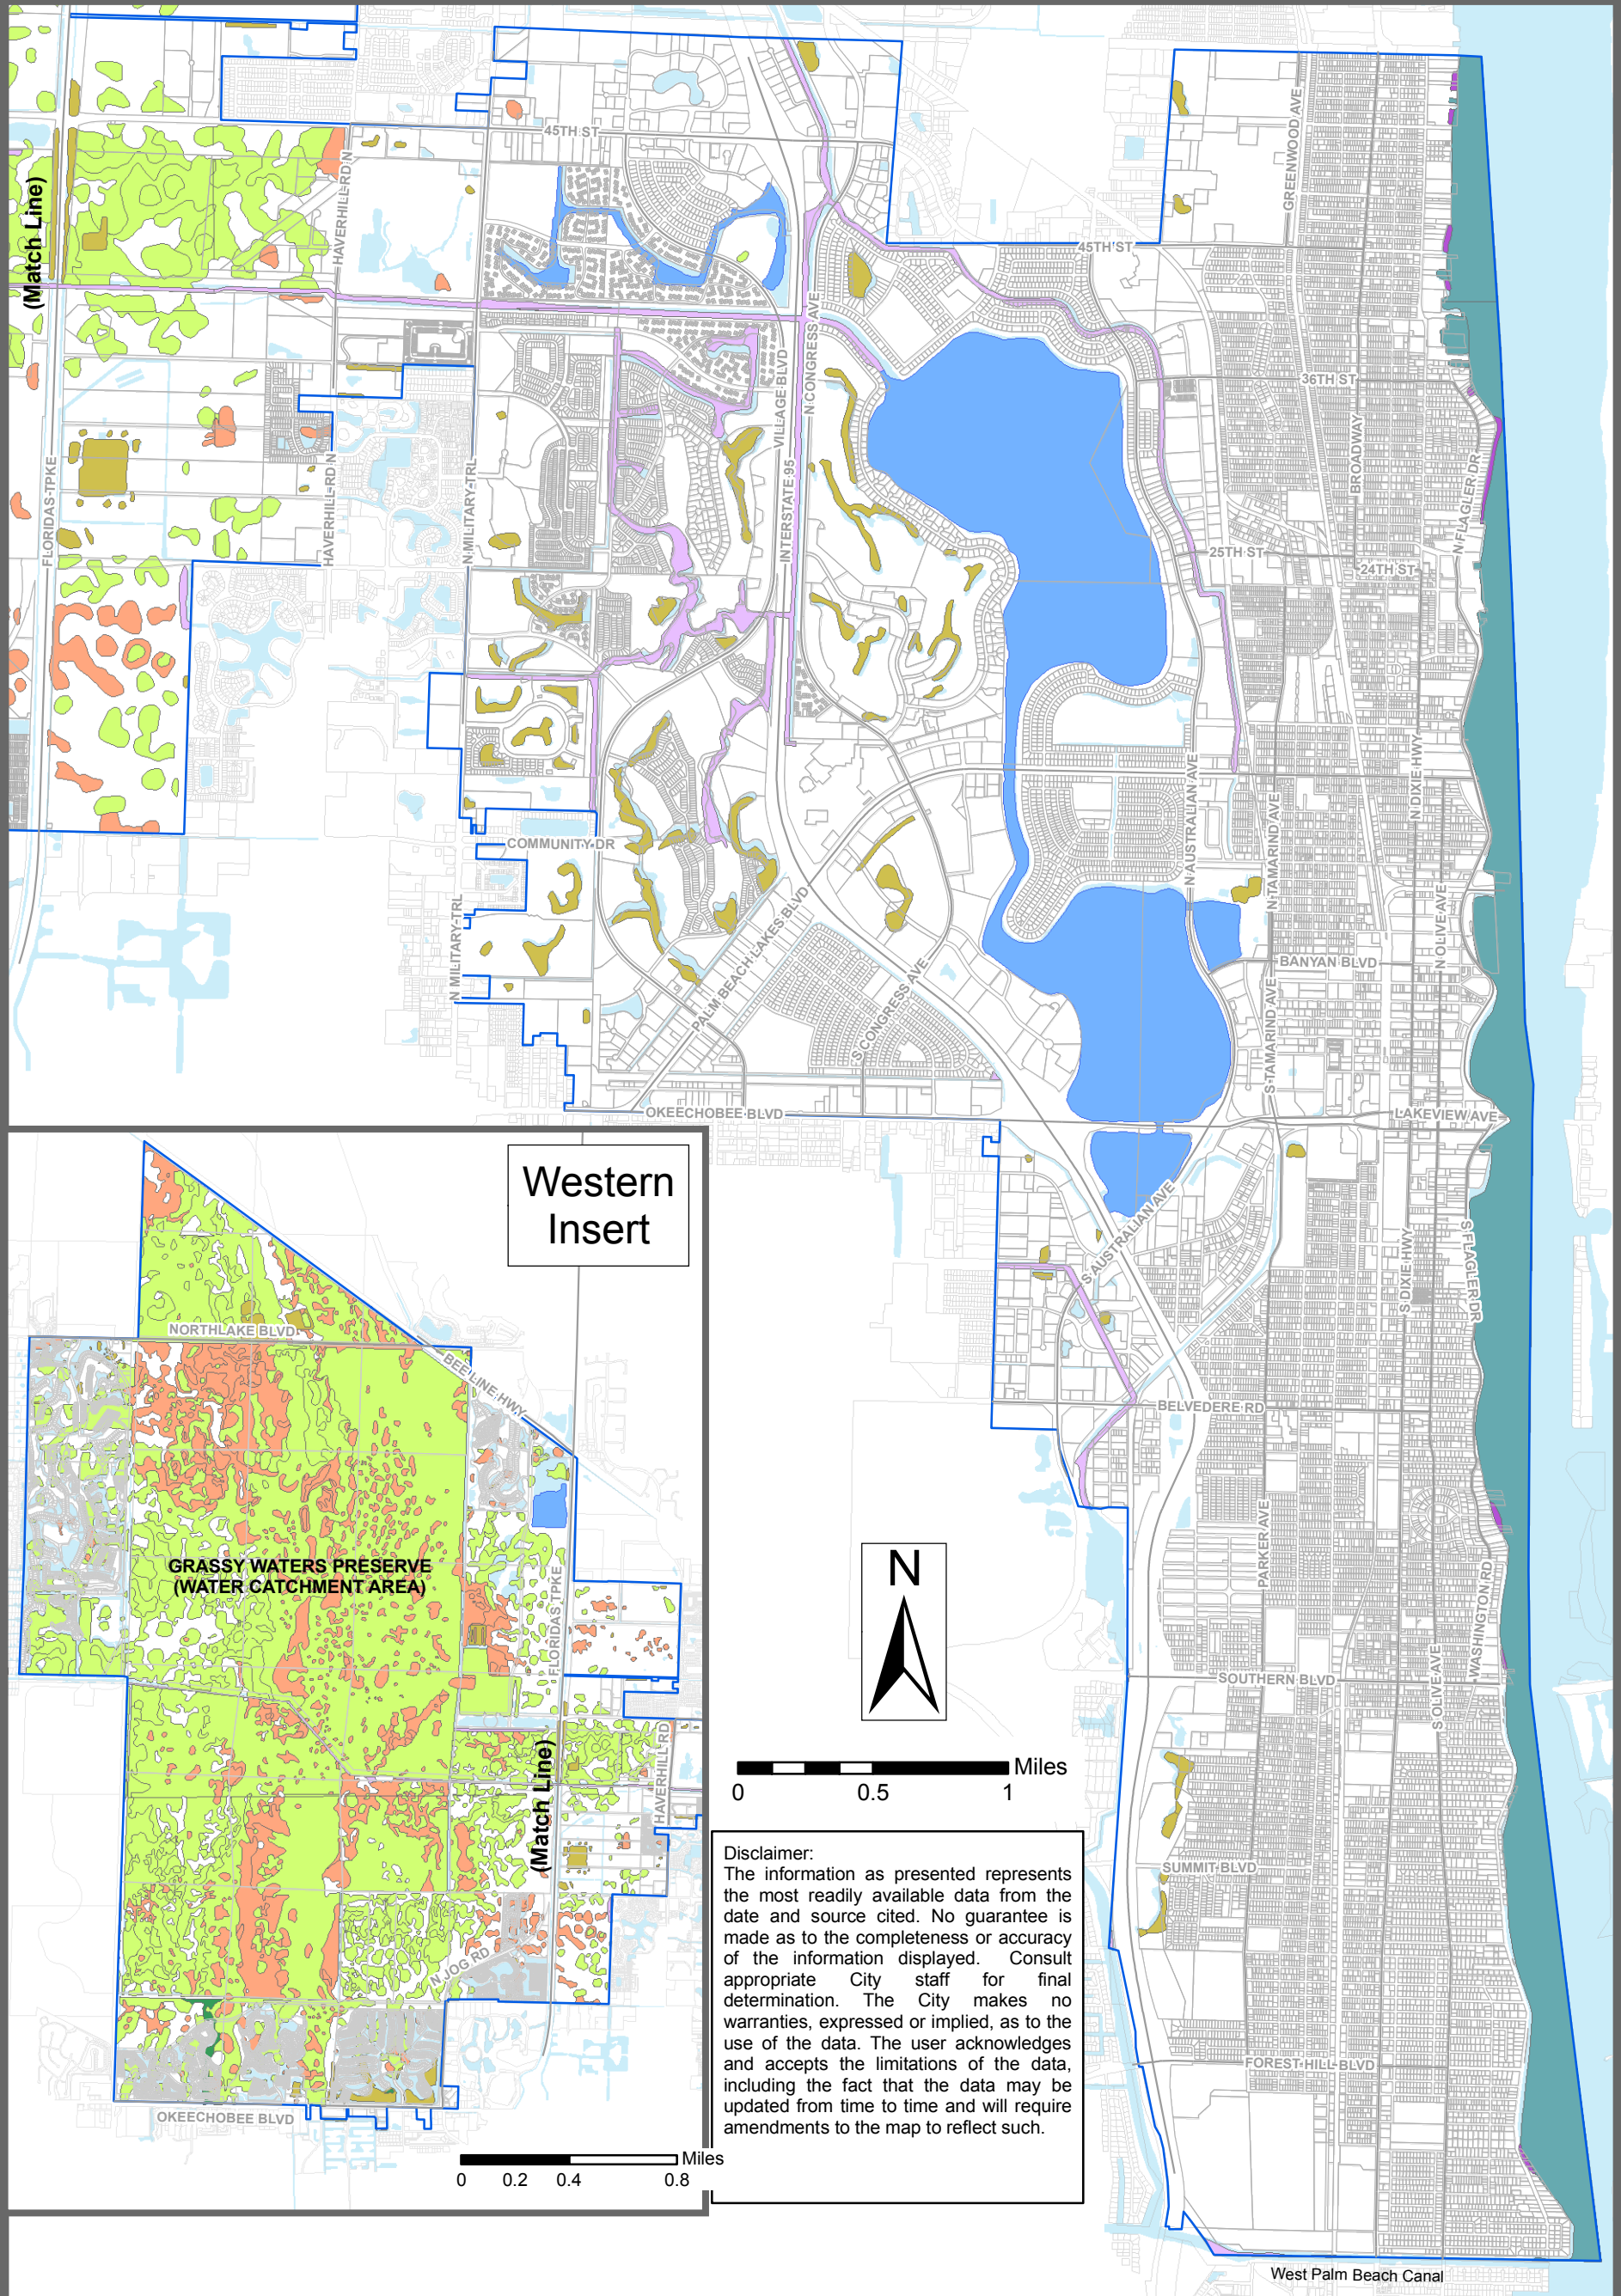

Map 6: Wetlands

Legend		Wetland Type	
	Estuarine and Marine Deepwater		Freshwater Pond
	Estuarine and Marine Wetland		Lake
	Freshwater Emergent Wetland		Other
	Freshwater Forested/Shrub Wetland		Riverine
	City Limits		Parcels
	Water		

 **City of West Palm Beach**
Comprehensive Plan Map Series
PLANNING AND ZONING DEPARTMENT
9J-5.006(4)(b)3&4

Source(s): US FISH & Wildlife Service / October
File: Wetlands
Date: December 2008